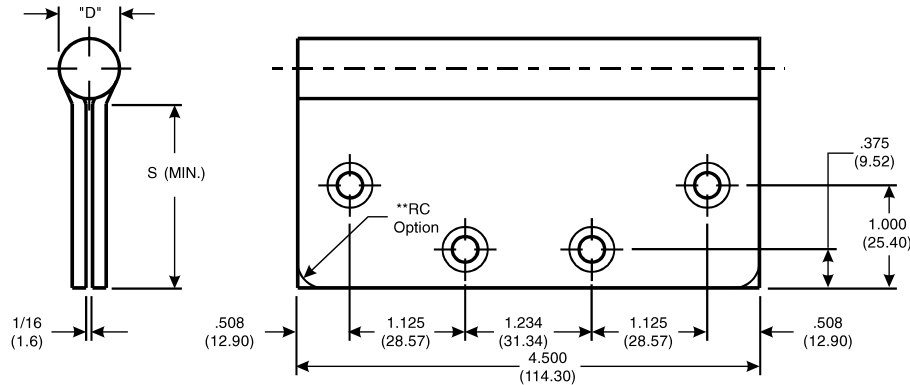

Architectural Door Accessories

ASSA ABLOY

McKinney 4¹/₂ x 4, 4¹/₂ x 4¹/₂, 4¹/₂ x 5, 4¹/₂ x 6, 4¹/₂ x 7, 4¹/₂ x 8 Full Mortise Template Hinges

The global leader in door opening solutions

DO NOT SCALE
DIMENSIONS: INCHES (MM)

Template 030-18

Effective date:
July 13, 2018

Supersedes: All Previous

McKINNEY Template Hinges of the Catalog Numbers are made to conform to ANSI/BHMA 156.7.

Hospital Type Template Hinges conform to screw hole locations shown.

Machine Screw Size:
1/2 x 12-24 F.H.

Wood Screw Size:
1 1/4 x 12 F.H.

*Check Catalog for Metals.

**Round Corner Option is available with 1/4 (6.3) or 3/8 (15.9) radii. If none is specified 1/4 (6.3) will be supplied.

CATALOG NUMBER		GAUGE OF METAL	"D" OUTSIDE DIAMETER	"S" DISTANCE (SWAGE LINE)					
STEEL HINGES	*NON-FERROUS OR STAINLESS STEEL HINGES			HINGE WIDTH					
				4 (101.6)	4 1/2 (114.3)	5 (127.0)	6 (152.4)	7 (177.8)	8 (203.2)
T 714	-	.134 (3.40)	.585 (14.86)	1-21/32 (42.1)	1-29/32 (48.4)	-	-	-	-
TA 714	TA 314	.134 (3.40)	.585 (14.86)	1-21/32 (42.1)	1-29/32 (48.4)	-	-	-	-
TA 786	TA 386	.180 (4.57)	.720 (18.29)	1-9/16 (39.7)	1-13/16 (46.0)	-	-	-	-
T 2714	T 2314	.134 (3.40)	.585 (14.86)	1-21/32 (42.1)	1-29/32 (48.4)	-	-	-	-
TCA 2714	TCA 2314	.134 (3.40)	.585 (14.86)	1-21/32 (42.1)	1-29/32 (48.4)	-	-	-	-
TA/TB 2714	TA/TB 2314	.134 (3.40)	.603 (15.32)	1-21/32 (42.1)	1-29/32 (48.4)	-	-	-	-
TA 2731	TA 3331	.134 (3.140)	.525 (13.33)	1-11/16 (42.9)	1-15/16 (49.2)	-	-	-	-
TA/TB 2798	TA/TB 2398	.134 (3.40)	.603 (15.32)	-	-	2-5/32 (54.8)	2-21/32 (67.5)	3-5/32 (80.2)	3-21/32 (92.9)
TA 3750	TA 3350	.180 (4.57)	.701 (17.80)	-	1-13/16 (46.0)	-	-	-	-
TCA 3786	TCA 3386	.180 (4.57)	.752 (19.10)	1-9/16 (39.7)	1-13/16 (46.0)	2-1/16 (52.4)	2-9/16 (65.1)	3-1/16 (77.8)	3-9/16 (90.5)
T4A/T4B 3786	T4A/T4B 3386	.180 (4.57)	.752 (19.10)	1-9/16 (39.7)	1-13/16 (46.0)	2-1/16 (52.4)	2-9/16 (65.1)	3-1/16 (77.8)	3-9/16 (90.5)
SP3786	SP3386	.180 (4.57)	.752 (19.10)	-	1-13/16 (46.0)	2-1/16 (52.4)	2-9/16 (65.1)	3-1/16 (77.8)	3-9/16 (90.5)