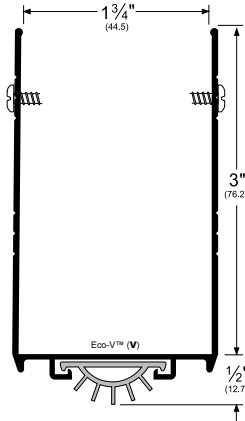

Architectural Door Accessories

ASSA ABLOY

Pemko Door Bottoms: Door Shoes

The global leader in
door opening solutions

221_V

Positive pressure with PK seal only.

AVAILABLE FINISHES: A, D, G

WIDTH: 1-3/4" (44.5 mm)

PROFILE HEIGHT 1: 3" (76.2 mm)

TOTAL HEIGHT WITH INSERT: Approx. 3-1/2" (89.0 mm)

A (Mill Finish Aluminum)

D (Dark Bronze Anodized Aluminum)

G (Gold Anodized Aluminum)

TITLE:

PREPARED FOR:

PREPARED BY: