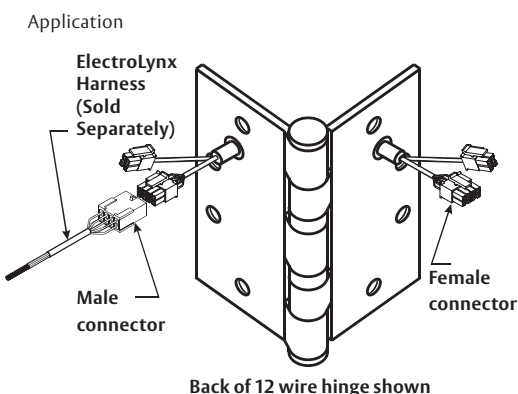

ElectroLynx® Hinge (QC option)

Each hinge features concealed plug connectors that eliminate the need for separate or exposed wiring. Standard connectors make installation quick and simple. Brass eyelets add protection and durability.

- The QC option is available on standard and heavy weight full mortise bearing hinges as well as swing clear and wide throw hinges
- Electric hinges allow a constant flow of current from the power source through the hinge to electrified door hardware. No external wires can be seen, eliminating tampering and improving the aesthetics of the door opening
- Materials: brass, stainless steel, and steel
- For 4 amp continuous @ 24 volts AC or DC per circuit, 28 gauge multi-strand wires are used.
- An 8 position connector is used for QC4 and QC8 wire hinges. An 8 position and a 4 position connector is used for QC12 wire hinges.
- Hand of hinge must be specified on two knuckle hinges
- Can be used in conjunction with MM option on most full mortise hinges. QC12 x MM not recommended for wood or solid core doors
- Full Mortise QC hinges are available in most BHMA and McKinney powder coat finishes
- Wires are coordinated to work with other ASSA ABLOY Group brands electro-mechanical hardware

*Electric hinges should be installed in the center position on the door. Installation instructions are packed with each hinge.

*Hinges are factory tested and specially packaged to minimize against damage during shipment.