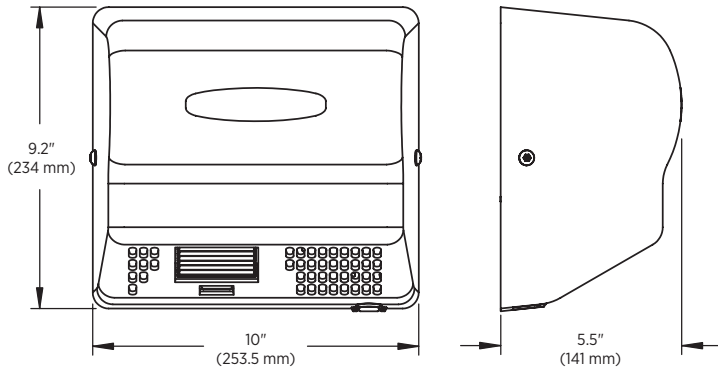

A World of Features (and Difference)

Specifications

COVER MATERIAL/FINISH	ACTIVATION	MOUNTING	110-120 / 208 / 220-240 V	UNIT SIZE (HXWxD) INCH [MM]	SHIPPING SIZE (HXWxD) INCH [MM]	SHIPPING WEIGHT
Brushed S/S	Automatic	Surface	AD90-SS	10.1" x 9.4" x 5.6" [257 x 239 x 142]	6.75" x 11.5" x 10.25" [171 x 292 x 260]	9.4 lb / 4.2 kg
Steel White	Automatic	Surface	AD90-M	10.1" x 9.4" x 5.6" [257 x 239 x 142]	6.75" x 11.5" x 10.25" [171 x 292 x 260]	9.4 lb / 4.2 kg
Steel Black	Automatic	Surface	AD90-BG	10.1" x 9.4" x 5.6" [257 x 239 x 142]	6.75" x 11.5" x 10.25" [171 x 292 x 260]	9.4 lb / 4.2 kg
White ABS	Automatic	Surface	AD90	10.1" x 9.4" x 5.6" [257 x 239 x 142]	6.75" x 11.5" x 10.25" [171 x 292 x 260]	8 lb / 3.6 kg