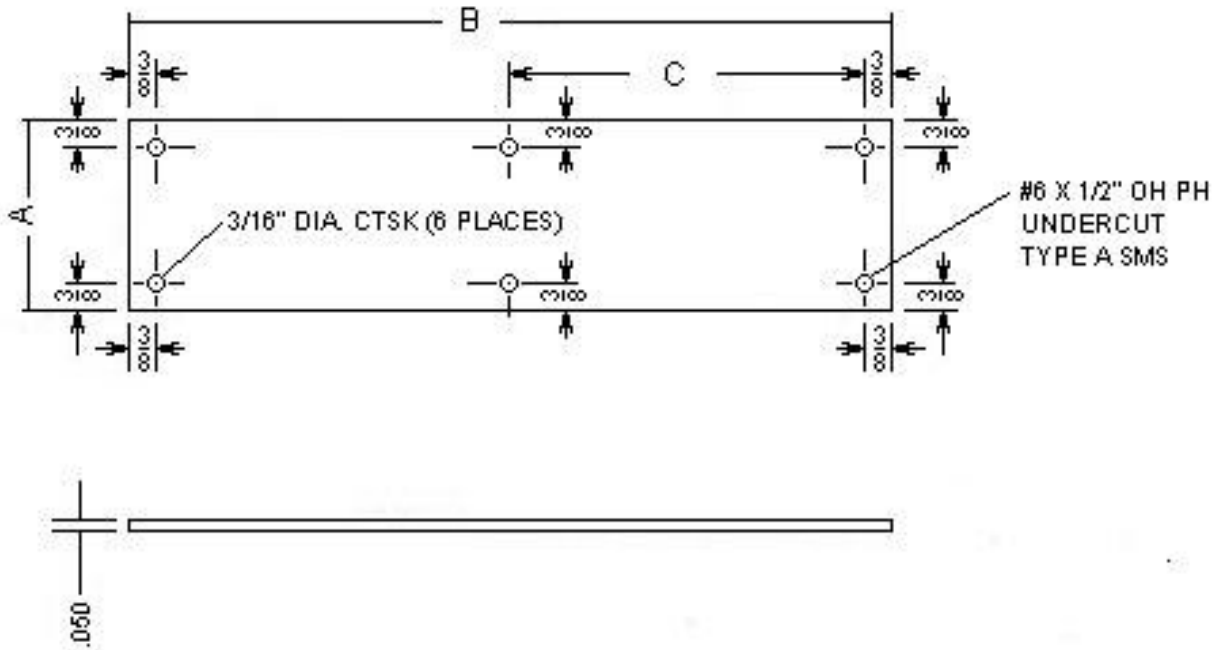

NOTES:

1. DO NOT PREDRILL DOOR.

A REVISED: 12 - 18 - 86

B REVISED: 3 - 27 - 95

Plate Size	Plate No.	A	B	C
3 x 12	1001-1	3"	12"	5-5/8"
3-1/2 x 15	1001-2	3-1/2"	15"	7-1/8"
4 x 16	1001-3, 1001-3P	4"	16"	7-5/8"
6 x 16	1001-9	6"	16"	7-5/8"
8 x 16	1001-11	8"	16"	7-5/8"

Trimco / BBW
 Triangle Press Manufacturing Company, Inc.
 3528 Emery Street, P.O. Box 23277
 Los Angeles, CA 90023, USA

1001-1 TO 1001-11
 PUSH PLATE

DR:BY: L.R.

DWG. NO. 1 1 5 0 6